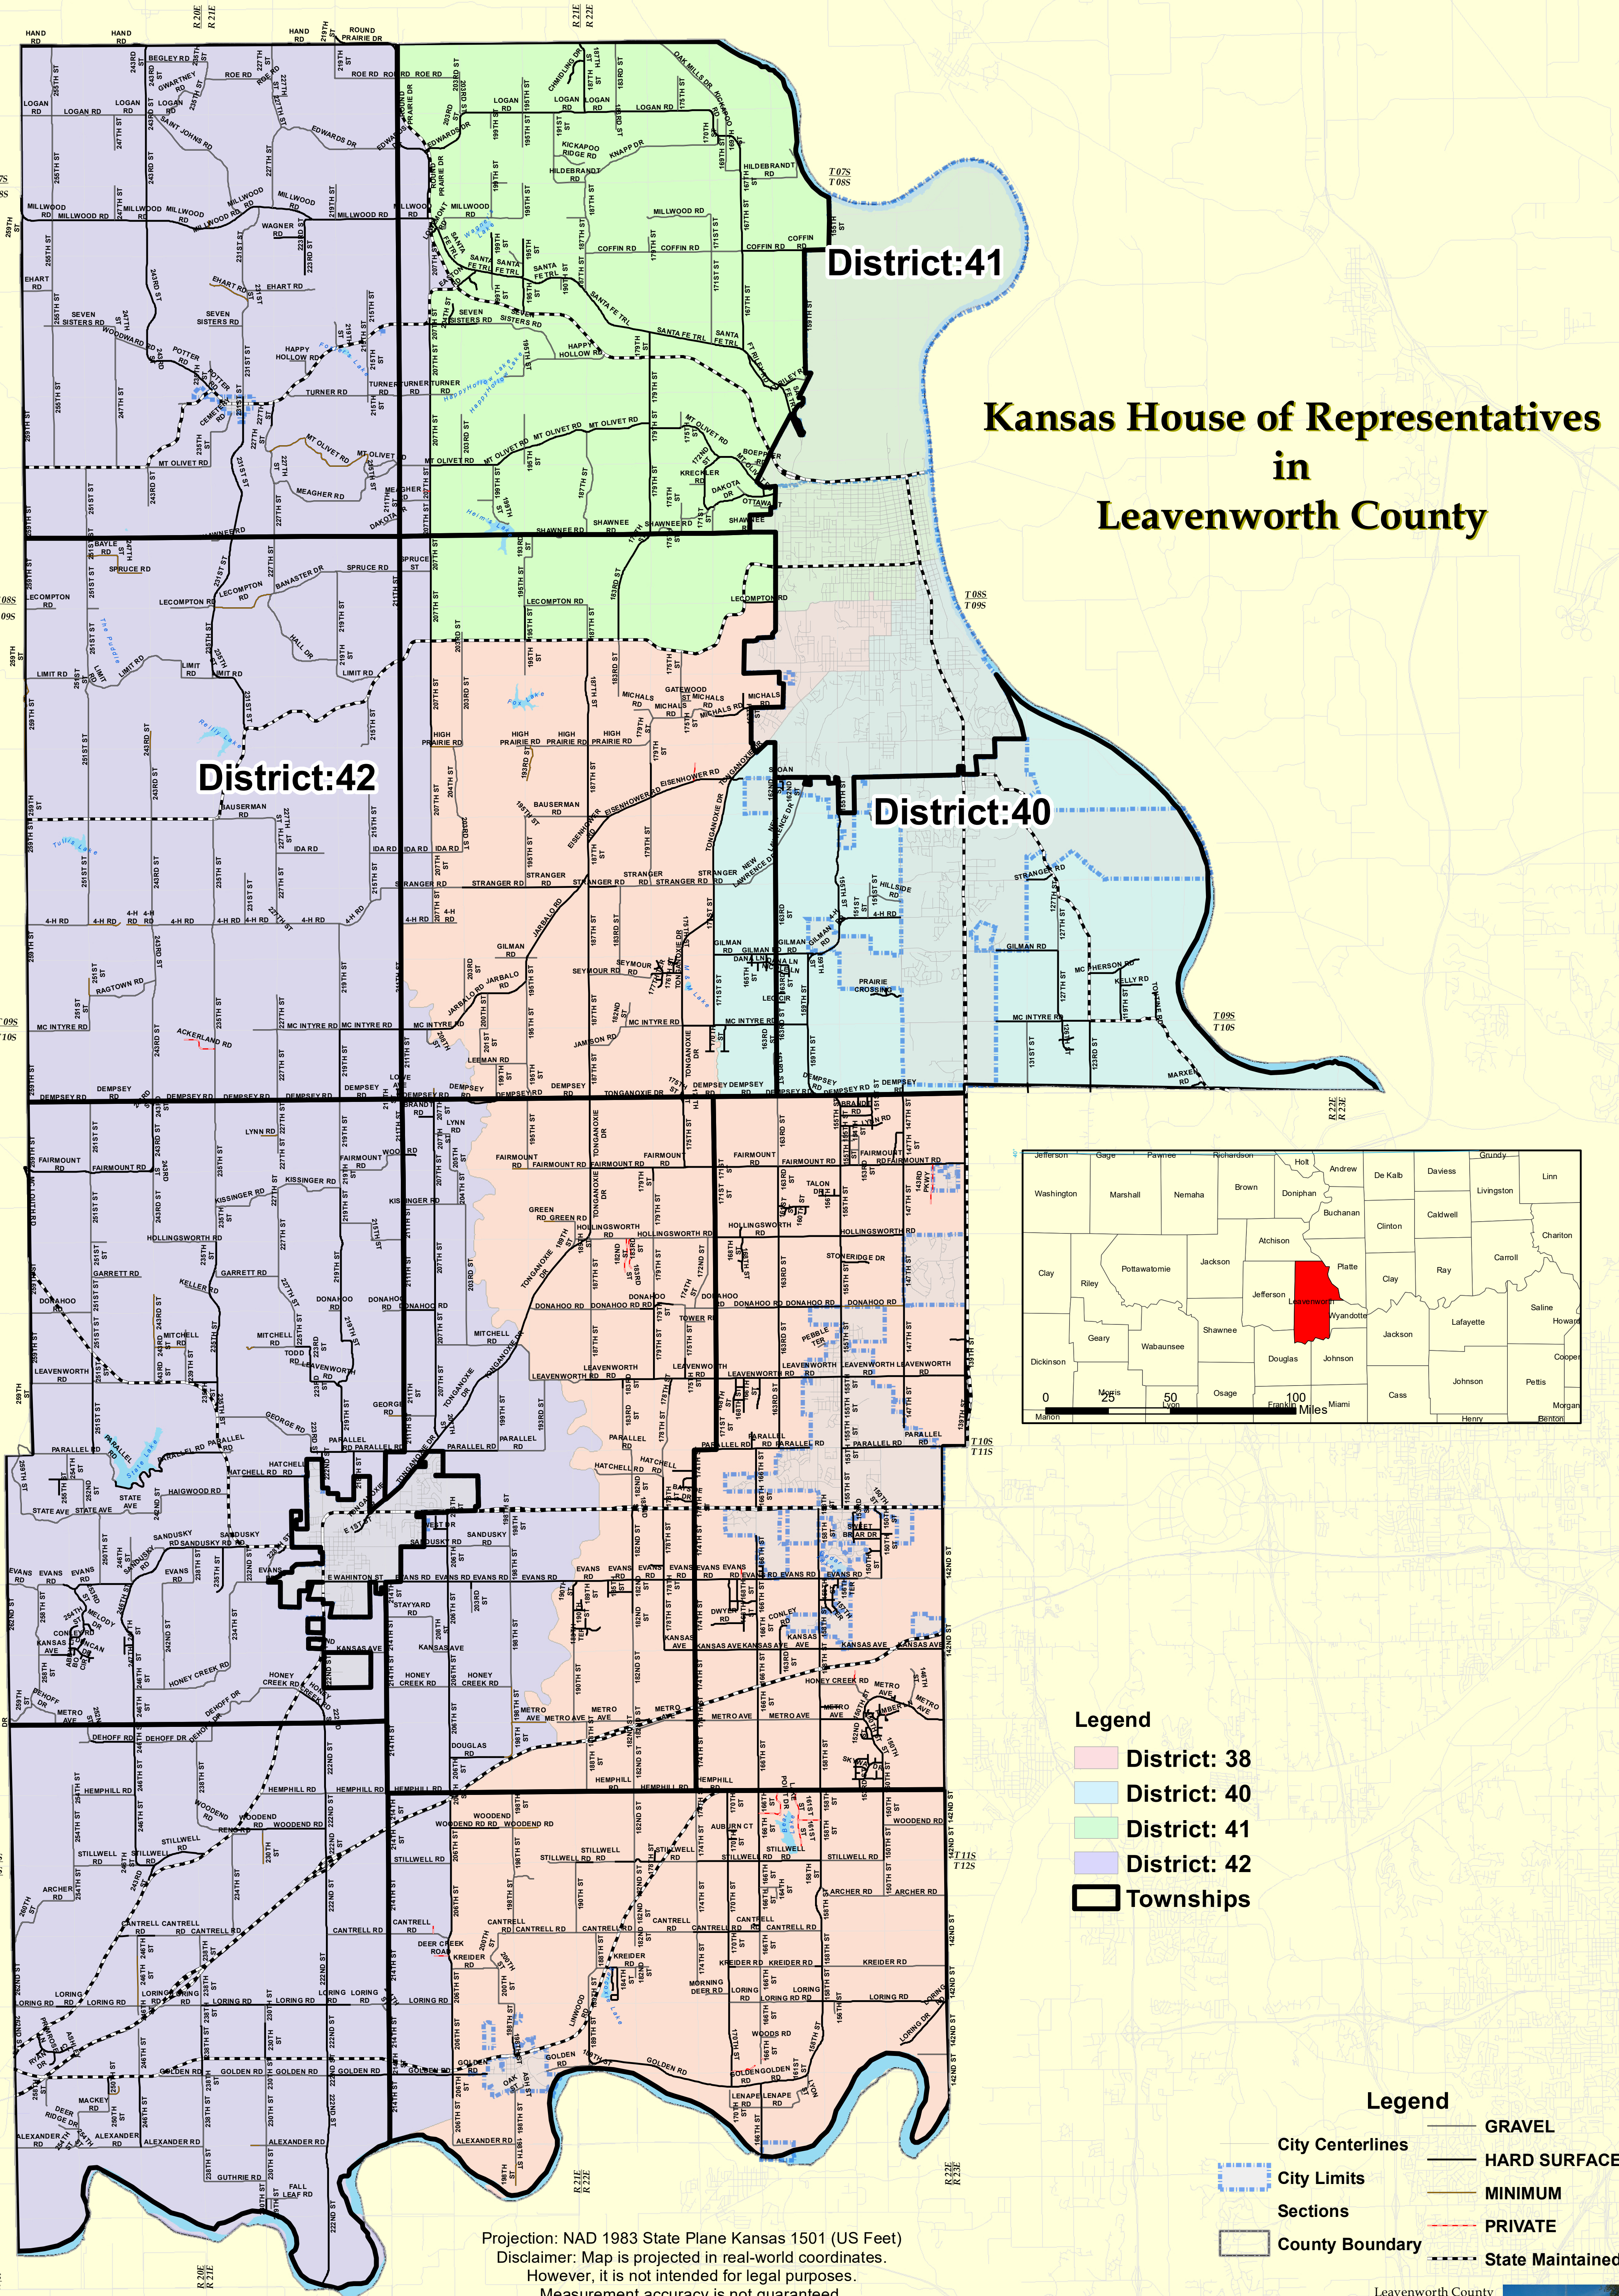

# LEAVENWORTH COUNTY KANSAS 2025

## Kansas House of Representatives in Leavenworth County

- Legend**
- District: 38
  - District: 40
  - District: 41
  - District: 42
  - Townships

- Legend**
- GRAVEL
  - HARD SURFACE
  - MINIMUM
  - PRIVATE
  - State Maintained
  - City Limits
  - City Centerlines
  - Sections
  - County Boundary

Projection: NAD 1983 State Plane Kansas 1501 (US Feet)  
 Disclaimer: Map is projected in real-world coordinates.  
 However, it is not intended for legal purposes.  
 Measurement accuracy is not guaranteed.