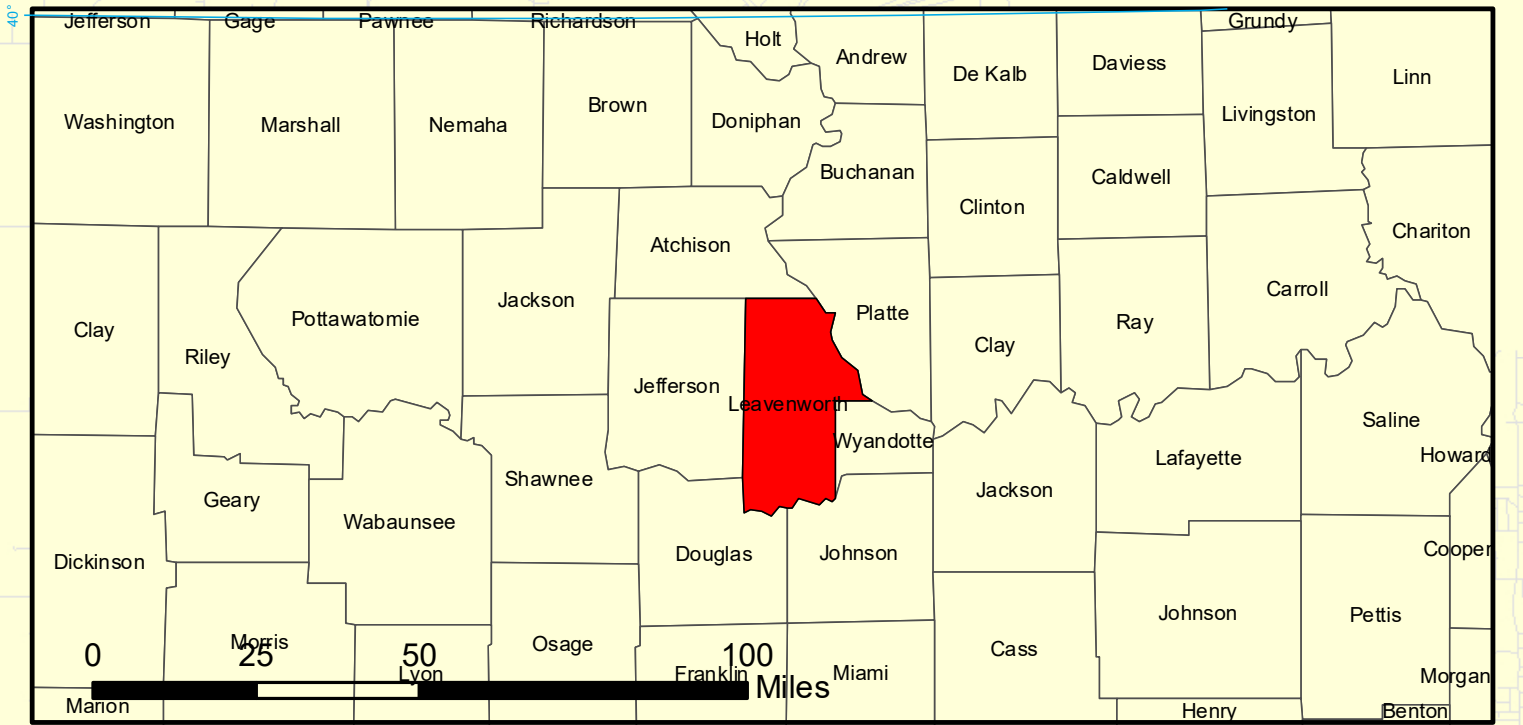

# LEAVENWORTH COUNTY KANSAS 2025

## Kansas House of Representatives in Leavenworth County

- Legend**
- District: 38
  - District: 40
  - District: 41
  - District: 42
  - Townships

- Legend**
- GRAVEL
  - HARD SURFACE
  - MINIMUM
  - PRIVATE
  - State Maintained
  - City Limits
  - City Centerlines
  - Sections
  - County Boundary

Projection: NAD 1983 State Plane Kansas 1501 (US Feet)  
 Disclaimer: Map is projected in real-world coordinates.  
 However, it is not intended for legal purposes.  
 Measurement accuracy is not guaranteed.